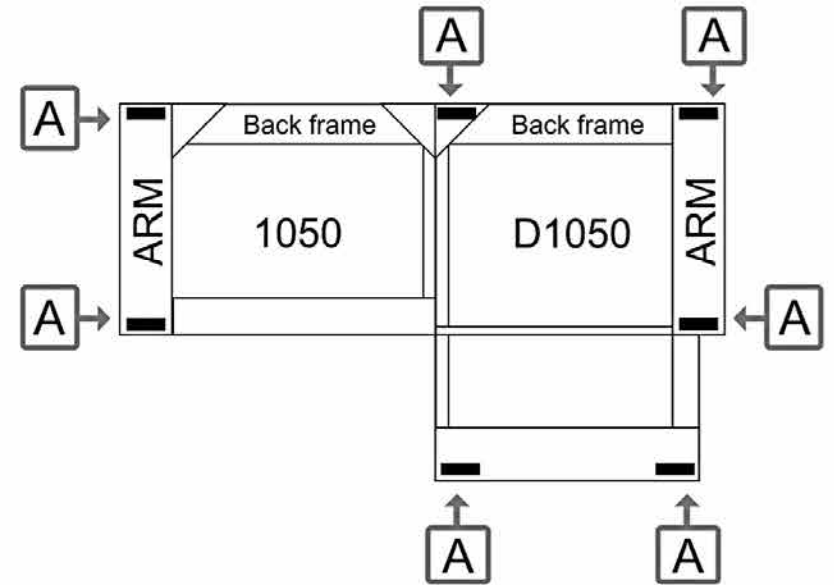

You need

0.5 hours

2 people

Place your product on a soft surface when mounting

Assembly instruction

Happy

1050+D1050

Components - Fittings