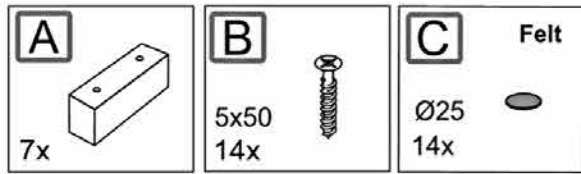

You need

0.5 hours

2 people

Place your product on a soft surface when mounting

Assembly instruction

Happy

1050+D1050

Components - Fittings