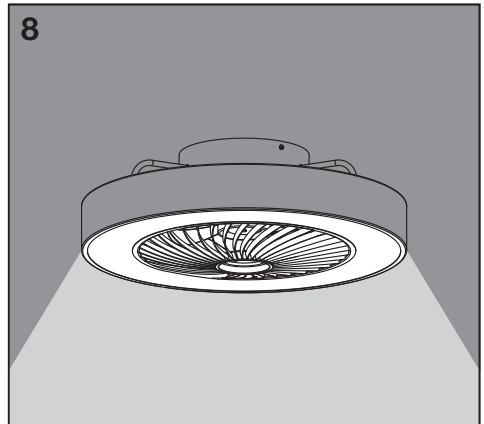

WARNING

- Do not place any objects in the path of the blades
- If unusual oscillating movement is observed, immediately stop using the ceiling fan and contact the manufacturer, its service agent or suitably qualified persons

MAINTAINANCE

- Once yearly clean your fan periodically to its new appearance
- Use only lukewarm water, do not use detergent, corrosive or acidic solution
- Damp the cloth lightly
- Use only soft or lint-free cloth to clean the fan, rough cloth will scratch the surface
- There is no need to oil the fan
- Use a soft cloth moisten with mild soap to clean the blade, and then use a dry cloth to wipe it again