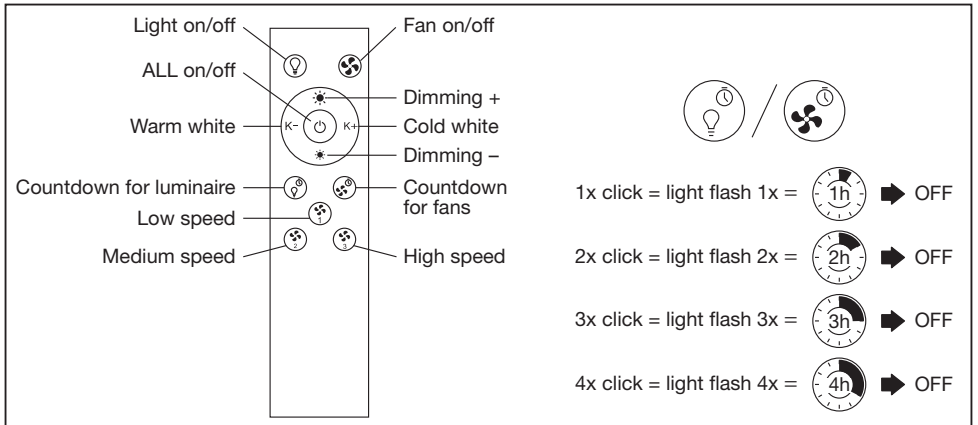

C10449057
G11111753
19.04.2021

LEDVANCE GmbH
Steinerne Furt 62
86167 Augsburg, Germany
www.ledvance.com