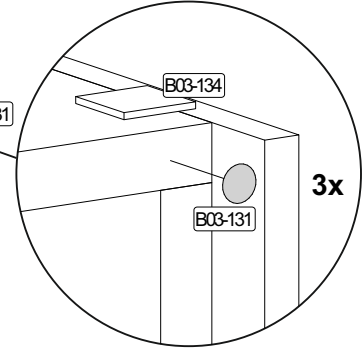

24

B05-01		B05-02		B03-131		B03-134		B05-20	
33x	ø14mm	6x	ø20mm	3x		12x		8x	

B05-20	
8x	

2x

B05-02	
6x	ø20mm

3x

33x