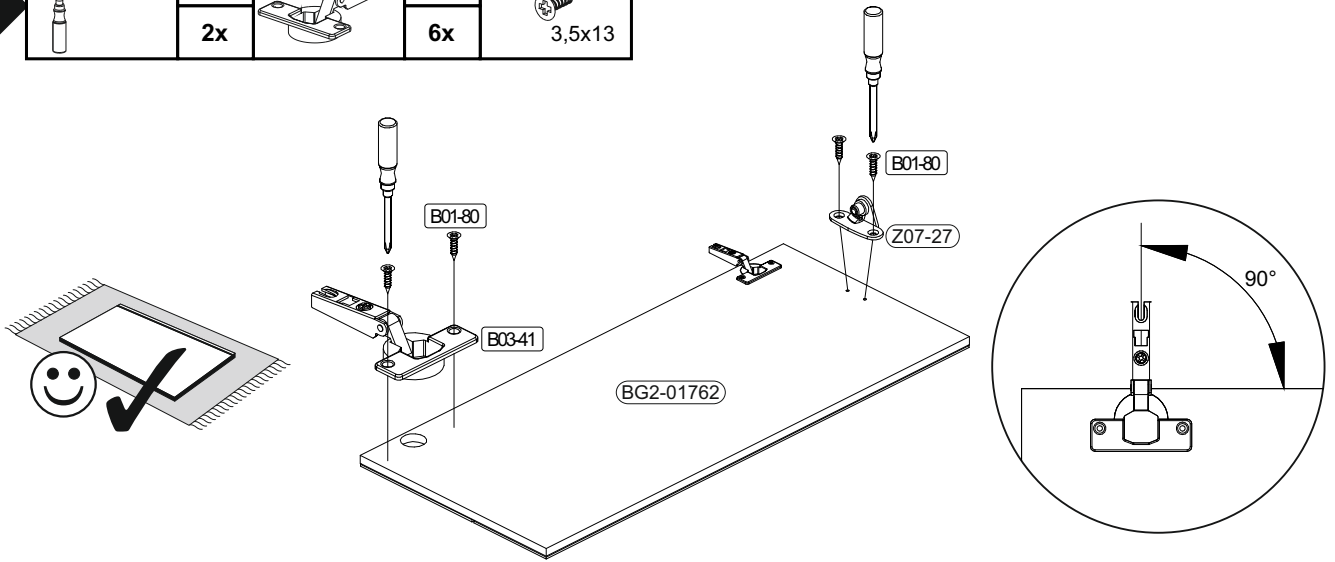

19

	B03-41		B01-80	
	2x		6x	3,5x13