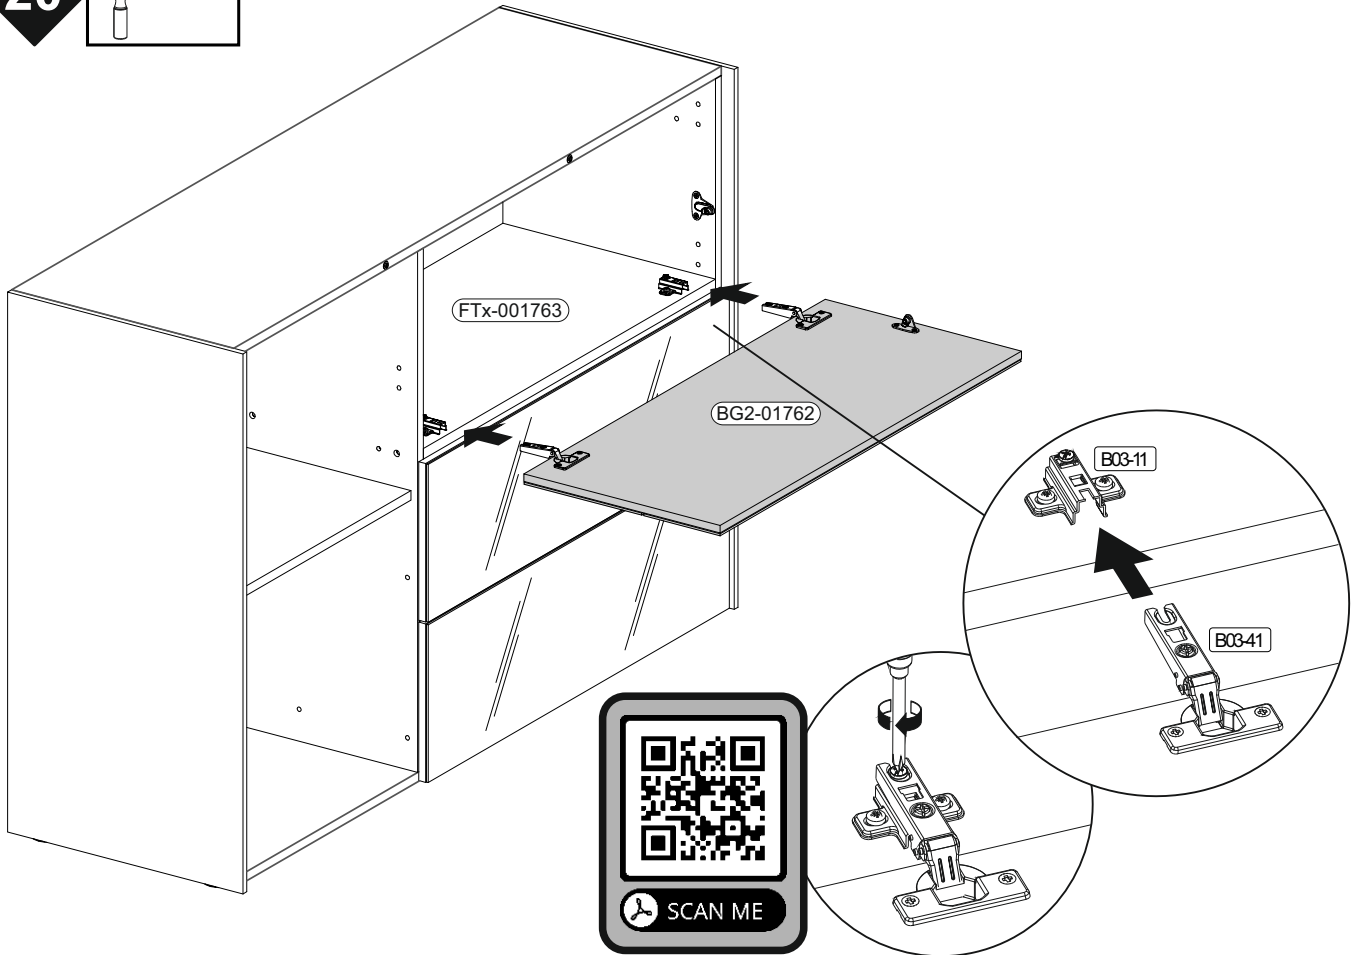

19

	B03-41		B01-80	
	2x		6x	3,5x13

20