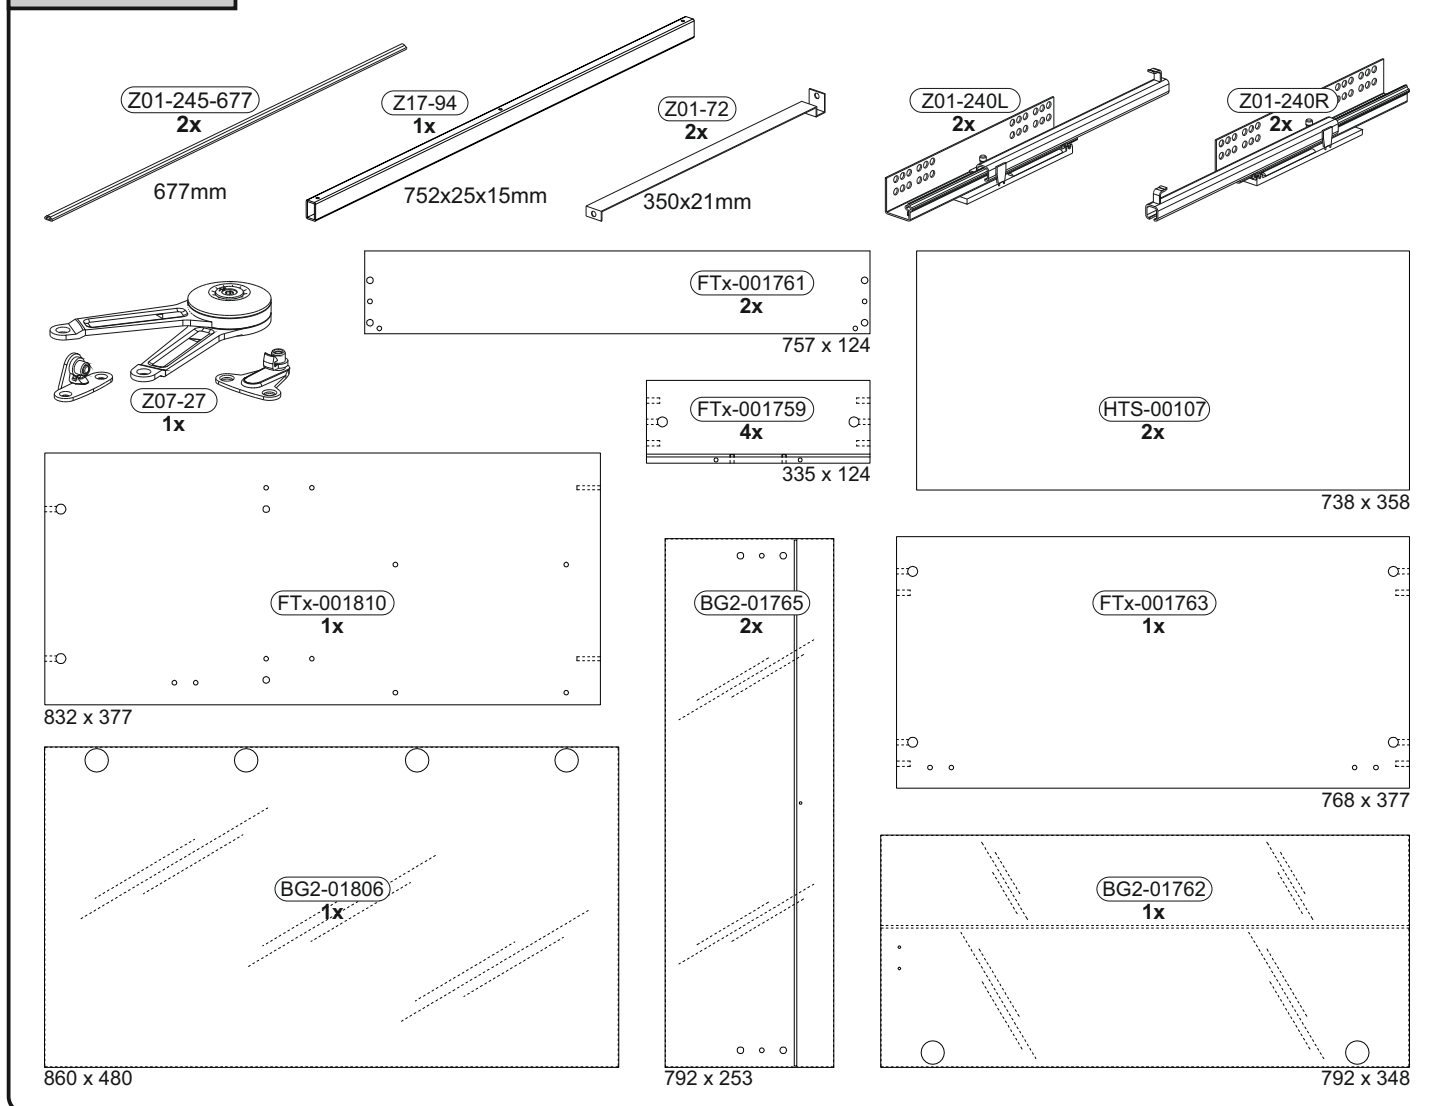

BT1-00611 Colli 1/2

B02-10 18x  ø15x12mm	B02-20 18x 	B02-103 20x  8x30	B01-10 6x  6,3x50	B02-160 4x 
B01-122 4x 4,0x13	B01-200 10x  6,3x13	B01-30 32x  3x16	B01-80 14x  3,5x13	B01-90 4x  3,5x20
B01-36 3x  4,0x40	B08-80 1x 	B01-347 12x  5x8	B01-244 1x 	B05-20 8x 
				B01-190 12x  M4x20

BT1-00613 Colli 1/2

B05-185 4x 	B03-131 3x 	B03-158 2x 
B05-300 4x 	B05-301 2x 	B05-302 2x 
B05-01 33x  ø14mm	B05-02 6x  ø20mm	B03-134 12x 

BT1-00612 Colli 1/2

B03-41 6x 	B03-11 6x 
---	---

BT1-00005 Colli 1/2

B02-173 8x 	B01-123 16x 	 4,0x15
--	---	---

Colli 1/2

Colli 2/2

1

		B02-20	
		6x	
B01-36		4,0x40	
3x			
B03-158			
2x			

2

	6x	ø15x12mm	4x	4x	10x
					6,3x13
					4x

3

	16x	3x16	4x	4x	3,5x20

11

	B02-173		B01-123	
	8x		16x	

The diagram shows the assembly of the cabinet frame. It includes a perspective view of the frame with dimensions and a circular inset showing a close-up of a corner joint. The dimensions are as follows: