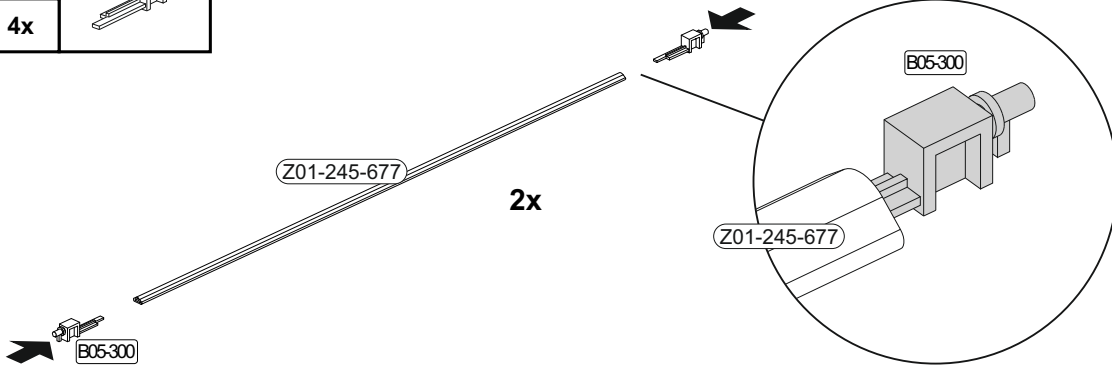

- Top edge: 35mm from the left corner to the first hole, 445mm between the first and second holes, 300mm between the second and third holes, 445mm between the third and fourth holes, and 45mm from the fourth hole to the right corner.
- Left edge: 45mm from the top corner to the first hole, and 55mm from the bottom corner to the first hole.
- Bottom edge: 55mm from the left corner to the first hole, and 45mm from the fourth hole to the right corner.

The circular inset shows a close-up of a corner joint with the following labels:

- B02-173 (corner bracket)
- B01-123 (corner bracket)
- 8x (quantity of screws)
- B02-173 (corner bracket)

A 90° rotation arrow is shown in the bottom right corner of the diagram.

15

B05-300	
4x	

16

17

	B02-10 8x	 ø15x12mm	B02-20 8x	 B02-103 16x	 8x30	B01-122 4x	 4,0x13	B01-30 12x	 3x16
--	---------------------	--------------	---------------------	--------------------	----------	----------------------	------------	----------------------	----------