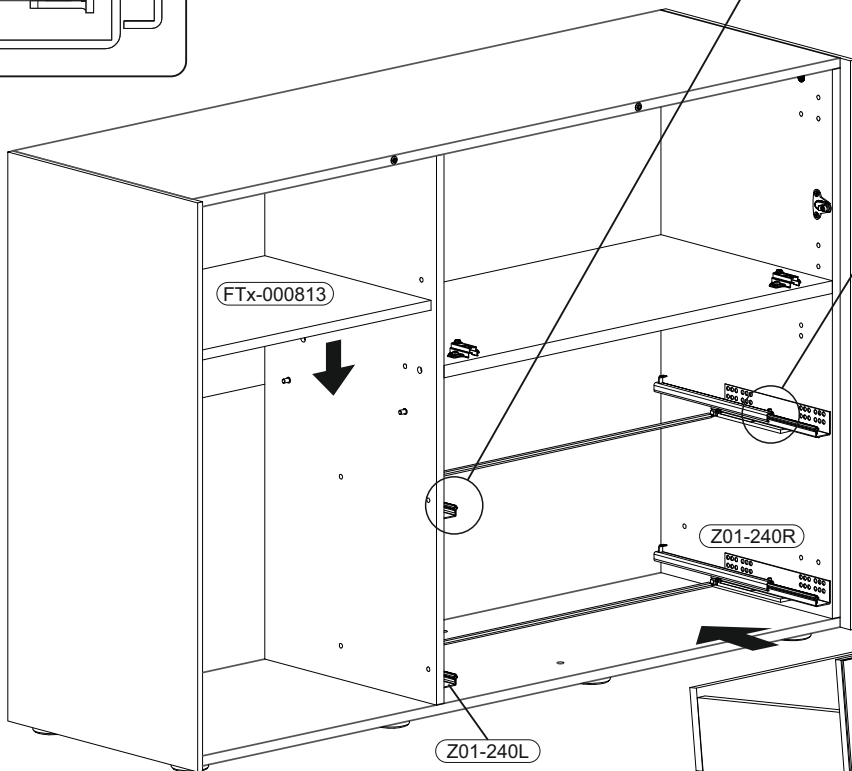

18

B05-301		B05-302	
2x		2x