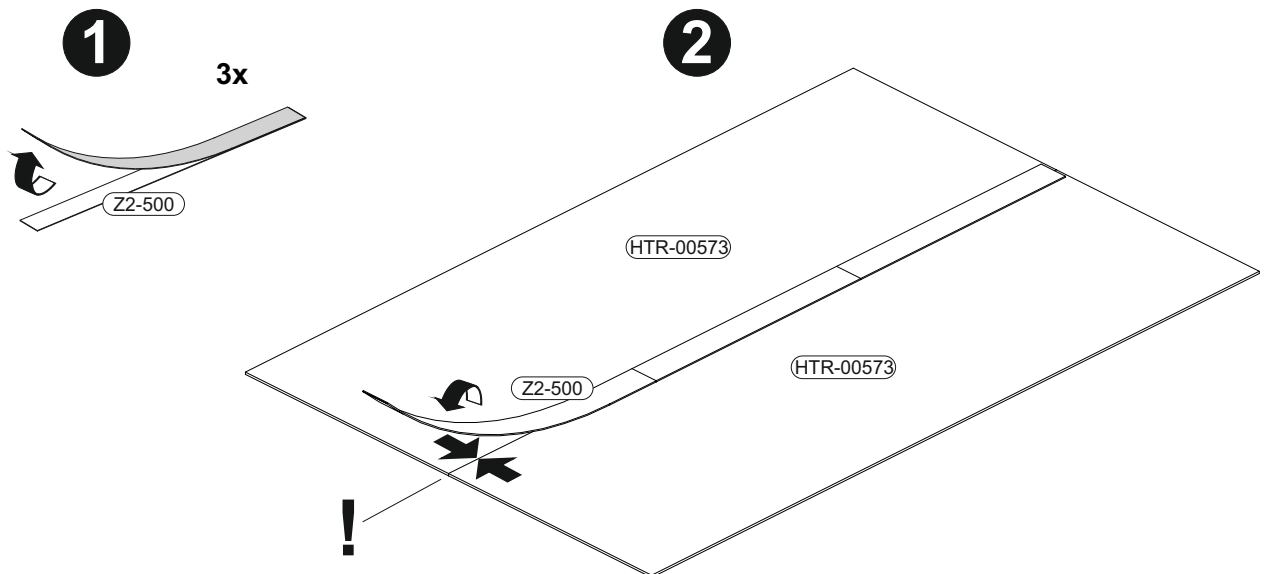

	B02-10		B02-103		B03-11	
	4x	ø15x12mm	4x	8x30	2x	

4

5 

6

7

8

9

10

	16x	3x16	4x	4x	3,5x20

11

	B02-173		B01-123	
	8x		16x	

The diagram shows the assembly of the cabinet frame. It includes a perspective view of the frame with dimensions and a circular inset showing a close-up of a corner joint. The dimensions are as follows:

- Top edge: 35mm from the left corner to the first hole, 445mm between the first and second holes, 300mm between the second and third holes, 445mm between the third and fourth holes, and 45mm from the fourth hole to the right corner.
- Left edge: 45mm from the top corner to the first hole, and 55mm from the bottom corner to the first hole.
- Bottom edge: 55mm from the left corner to the first hole, and 45mm from the fourth hole to the right corner.