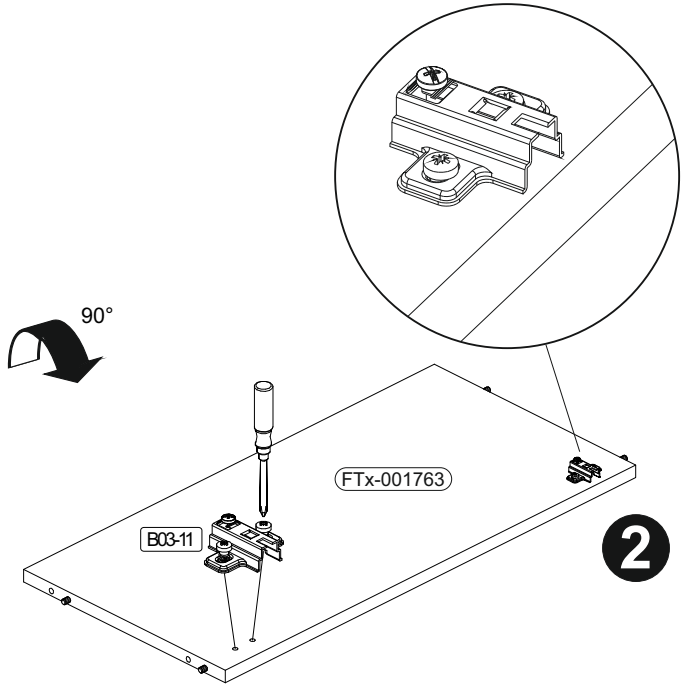

3

	B02-10		B02-103		B03-11	
	4x	ø15x12mm	4x	8x30	2x