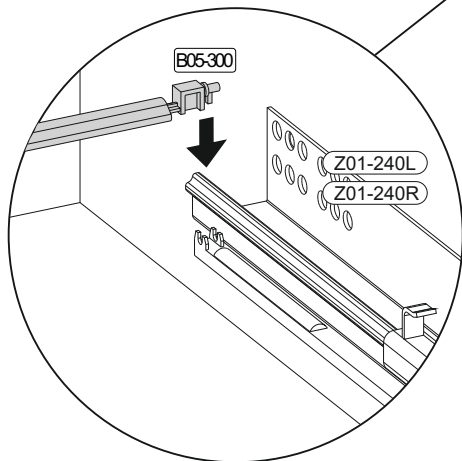

- Top edge: 35mm from the left corner to the first hole, 445mm between the first and second holes, 300mm between the second and third holes, 445mm between the third and fourth holes, and 45mm from the fourth hole to the right corner.
- Left edge: 45mm from the top corner to the first hole, and 55mm from the bottom corner to the first hole.
- Bottom edge: 55mm from the left corner to the first hole, and 45mm from the fourth hole to the right corner.

The circular inset shows a close-up of a corner joint with the following labels:

- B02-173 (corner bracket)
- B01-123 (corner bracket)
- 8x (quantity of screws)
- B02-173 (corner bracket)

A 90° rotation arrow is shown in the bottom right corner of the diagram.

15

B05-300	
4x	

16

17

	B02-10 8x	 ø15x12mm	B02-20 8x	 B02-103 16x	 8x30	B01-122 4x	 4,0x13	B01-30 12x	 3x16
--	---------------------	--------------	---------------------	--------------------	----------	----------------------	------------	----------------------	----------