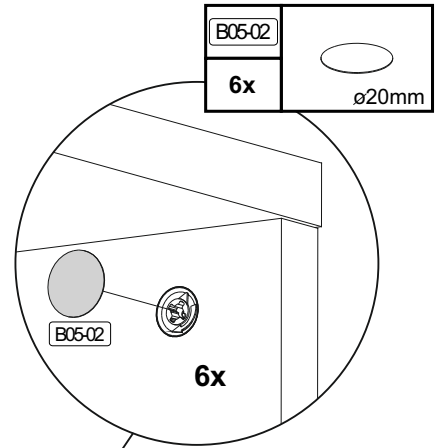

B05-02	
6x	ø20mm