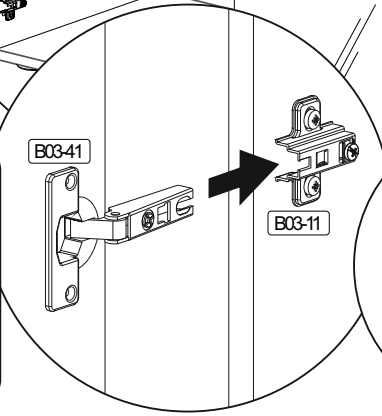

The circular inset shows a close-up of a corner joint with the following labels:

- B02-173 (corner bracket)
- B01-123 (corner bracket)
- 8x (quantity of screws)
- B02-173 (corner bracket)

A 90° rotation arrow is shown in the bottom right corner of the diagram.

SCAN ME

„CLACK“

2

22

	B03-41		B01-80	
	4x		8x	3,5x13

23

24

B05-01		B05-02		B03-131		B03-134		B05-20	
33x	ø14mm	6x	ø20mm	3x		12x		8x	