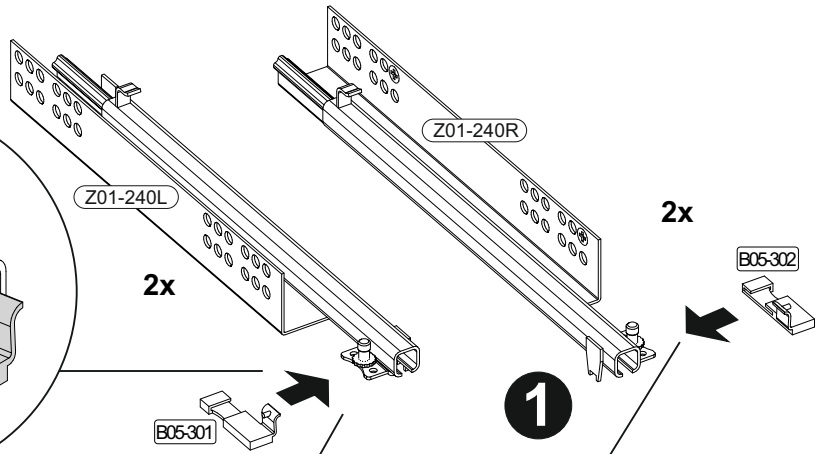

18

B05-301		B05-302	
2x		2x