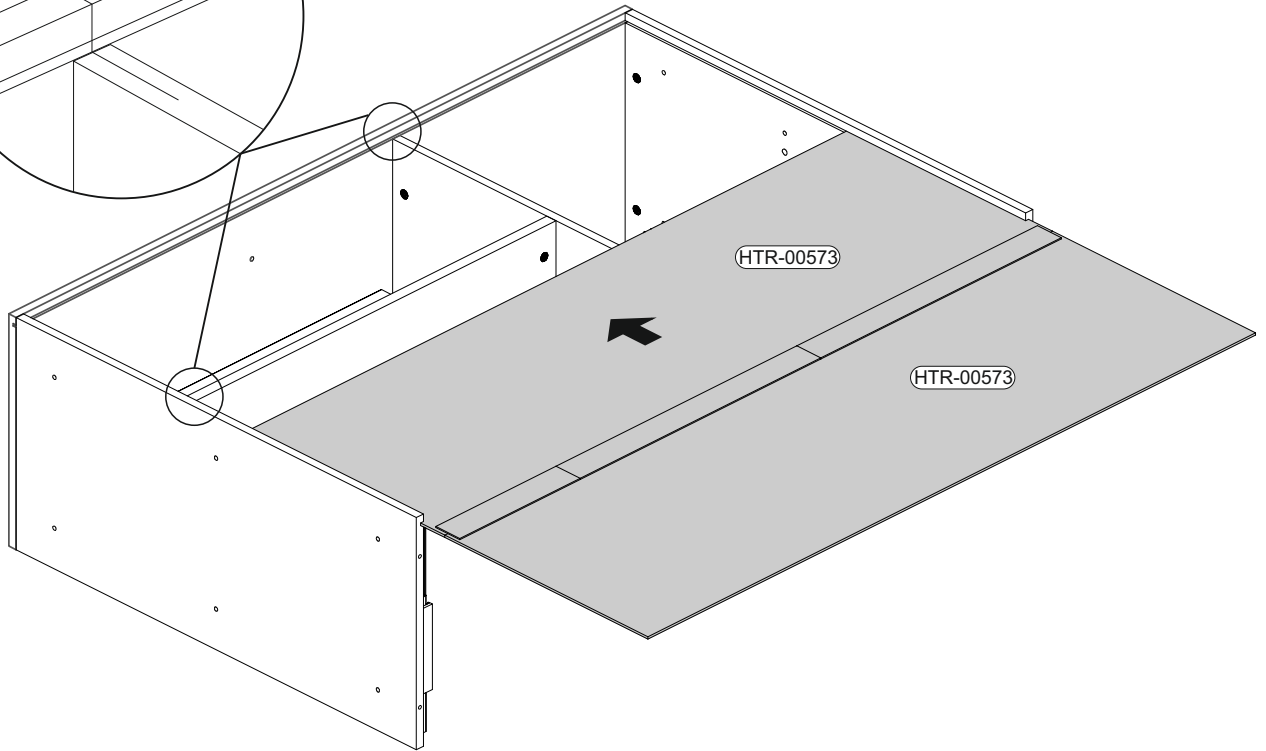

	B02-10		B02-103		B03-11	
	4x	ø15x12mm	4x	8x30	2x	

4

5 

6

7

8

9

10

	16x	3x16	4x	4x	3,5x20

11

	B02-173		B01-123	
	8x		16x	

The diagram shows the assembly of the cabinet frame. It includes a perspective view of the frame with dimensions and a circular inset showing a close-up of a corner joint. The dimensions are as follows: