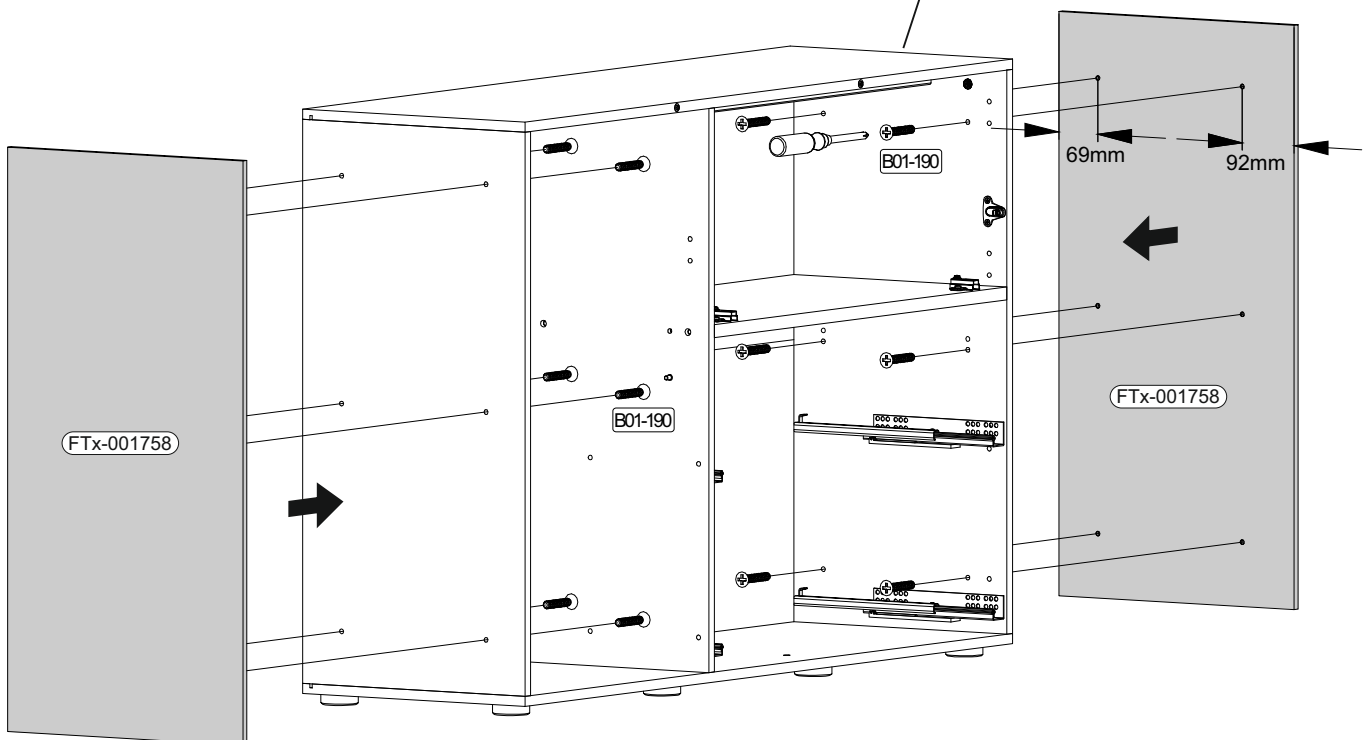

	16x	3x16	4x	4x	3,5x20

11

	B02-173		B01-123	
	8x		16x	

The diagram shows the assembly of the cabinet frame. It includes a perspective view of the frame with dimensions and a circular inset showing a close-up of a corner joint. The dimensions are as follows:

- Top edge: 35mm from the left corner to the first hole, 445mm between the first and second holes, 300mm between the second and third holes, 445mm between the third and fourth holes, and 45mm from the fourth hole to the right corner.
- Left edge: 45mm from the top corner to the first hole, and 55mm from the bottom corner to the first hole.
- Bottom edge: 55mm from the left corner to the first hole, and 45mm from the fourth hole to the right corner.

The circular inset shows a close-up of a corner joint with the following labels:

- B02-173 (corner bracket)
- B01-123 (corner bracket)
- 8x (quantity of screws)
- B02-173 (corner bracket)

A 90° rotation arrow is shown in the bottom right corner of the diagram.