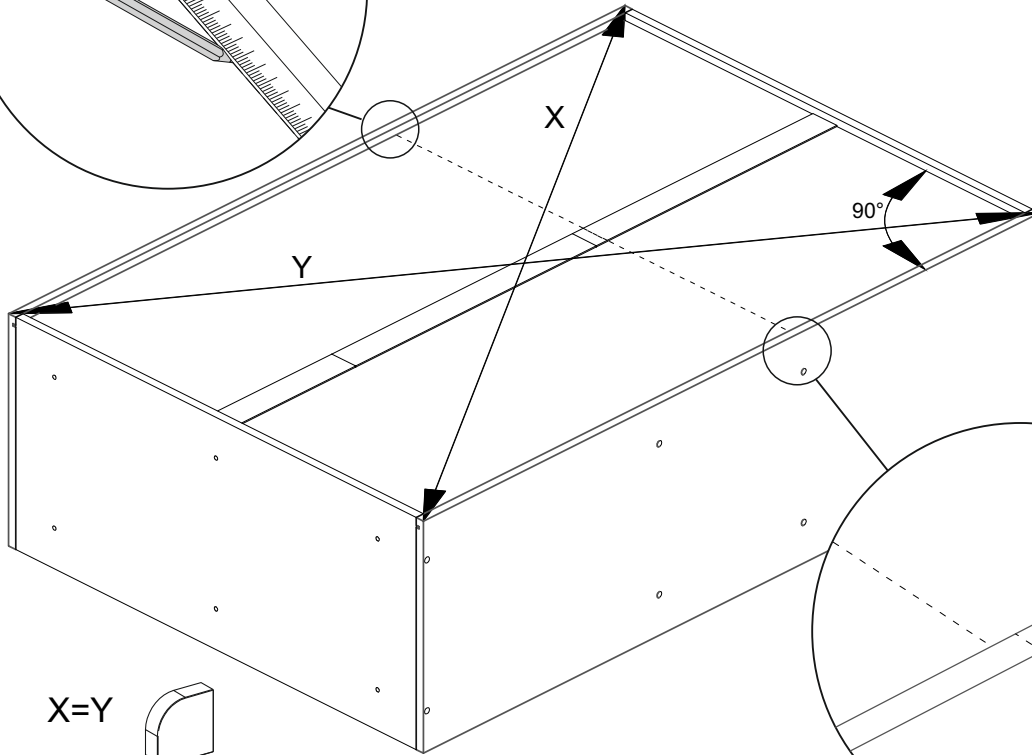

	B02-10		B02-103		B03-11	
	4x	ø15x12mm	4x	8x30	2x	

4

5 

6

7

8

9

10

	16x	3x16	4x	4x	3,5x20

11

	B02-173		B01-123	
	8x		16x	

The diagram shows the assembly of the cabinet frame. It includes a perspective view of the frame with dimensions and a circular inset showing a close-up of a corner joint. The dimensions are as follows:

- Top edge: 35mm from the left corner to the first hole, 445mm between the first and second holes, 300mm between the second and third holes, 445mm between the third and fourth holes, and 45mm from the fourth hole to the right corner.
- Left edge: 45mm from the top corner to the first hole, and 55mm from the bottom corner to the first hole.
- Bottom edge: 55mm from the left corner to the first hole, and 45mm from the fourth hole to the right corner.