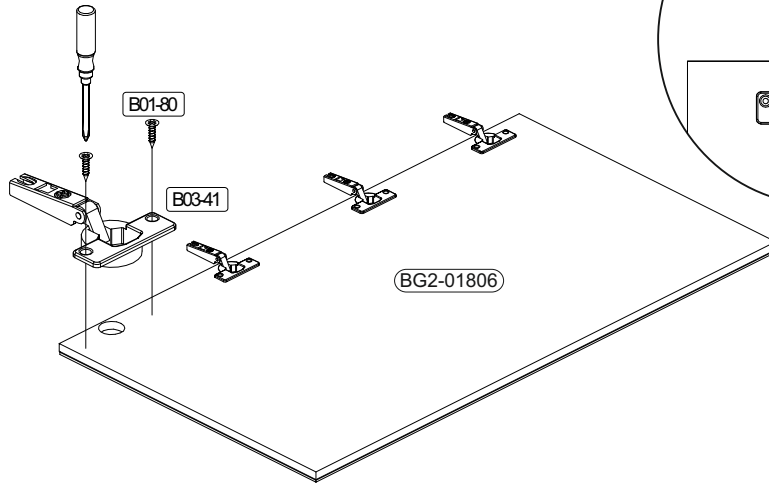

The circular inset shows a close-up of a corner joint with the following labels:

- B02-173 (corner bracket)
- B01-123 (corner bracket)
- 8x (quantity of screws)
- B02-173 (corner bracket)

A 90° rotation arrow is shown in the bottom right corner of the diagram.

SCAN ME

„CLACK“

2

22

	B03-41		B01-80	
	4x		8x	3,5x13

23

24

B05-01		B05-02		B03-131		B03-134		B05-20	
33x	ø14mm	6x	ø20mm	3x		12x		8x	