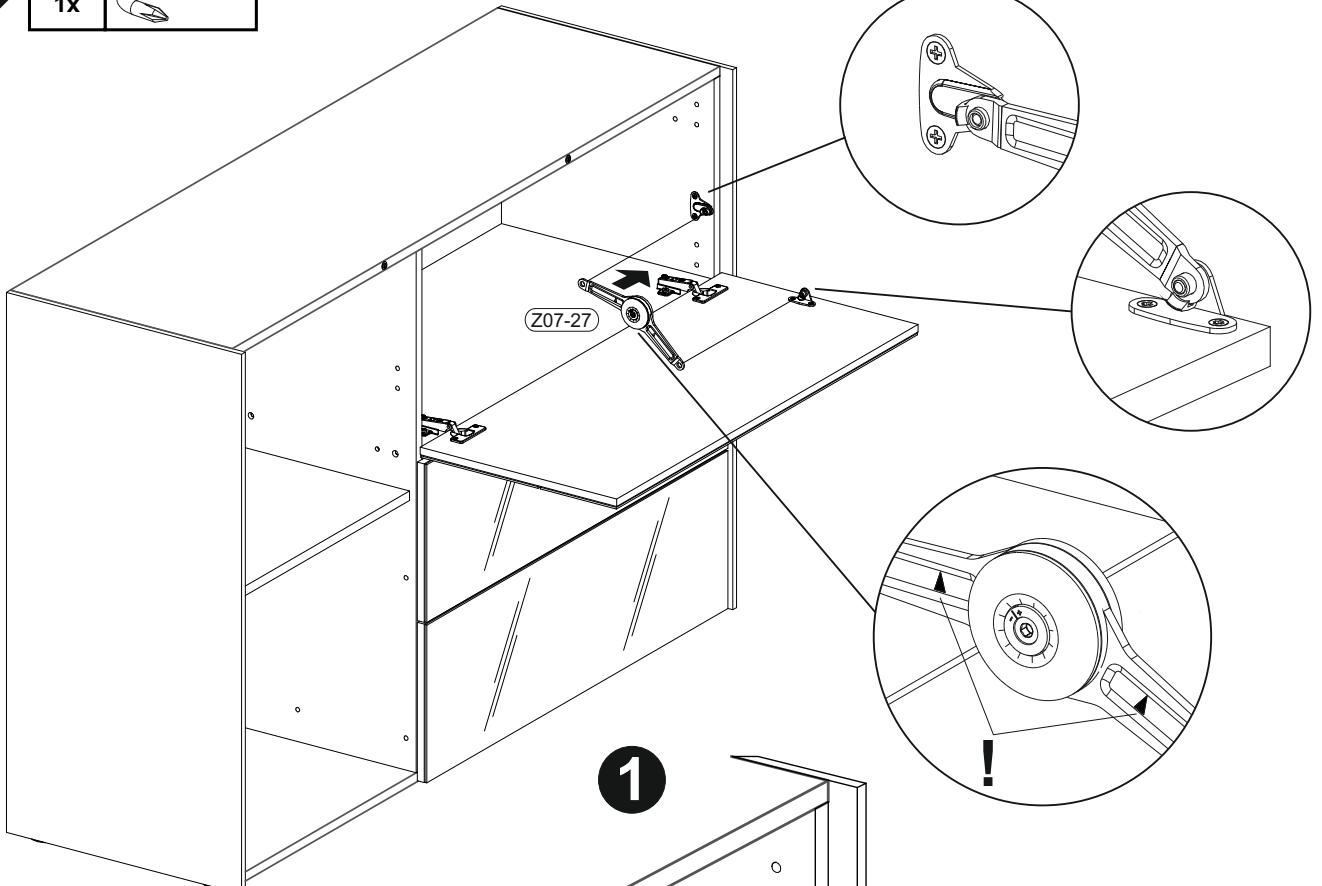

21

B01-244	
1x