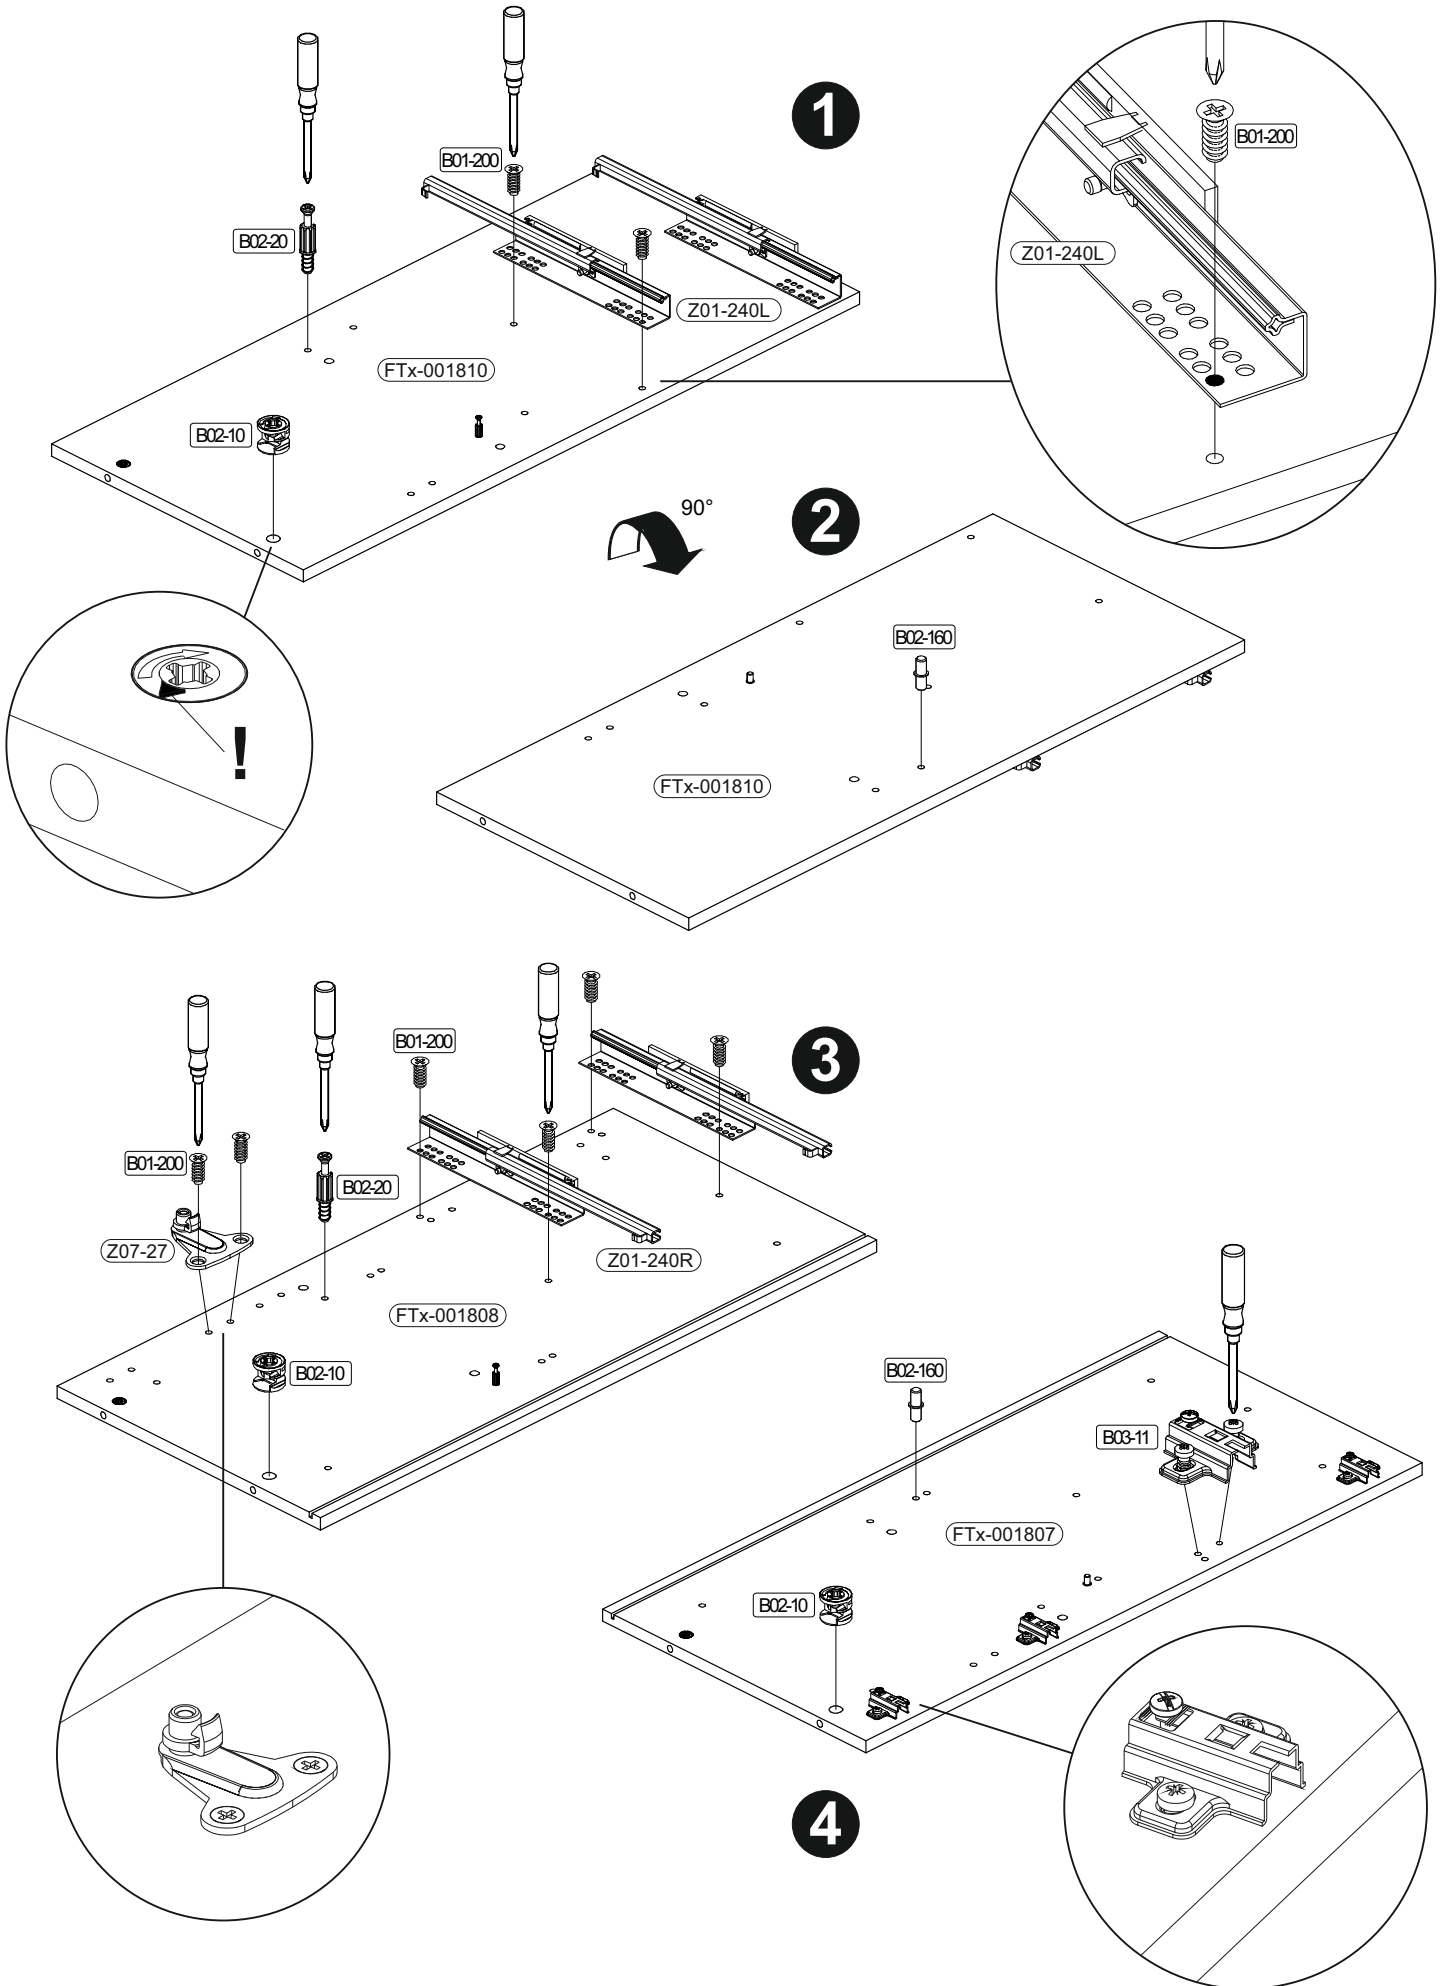

BT1-00613 Colli 1/2

B05-185 4x 	B03-131 3x 	B03-158 2x 
B05-300 4x 	B05-301 2x 	B05-302 2x 
B05-01 33x  ø14mm	B05-02 6x  ø20mm	B03-134 12x 

BT1-00612 Colli 1/2

B03-41 6x 	B03-11 6x 
---	---

BT1-00005 Colli 1/2

B02-173 8x 	B01-123 16x 	 4,0x15
--	---	---

Colli 1/2

Colli 2/2

1

		B02-20	
		6x	
B01-36		4,0x40	
3x			
B03-158			
2x			

2

	6x	ø15x12mm	4x	4x	10x
					6,3x13
					4x

3

	16x	3x16	4x	4x	3,5x20

11

	B02-173		B01-123	
	8x		16x	

The diagram shows the assembly of the cabinet frame. It includes a perspective view of the frame with dimensions and a circular inset showing a close-up of a corner joint. The dimensions are as follows:

- Top edge: 35mm from the left corner to the first hole, 445mm between the first and second holes, 300mm between the second and third holes, 445mm between the third and fourth holes, and 45mm from the fourth hole to the right corner.
- Left edge: 45mm from the top corner to the first hole, and 55mm from the bottom corner to the first hole.
- Bottom edge: 55mm from the left corner to the first hole, and 45mm from the fourth hole to the right corner.