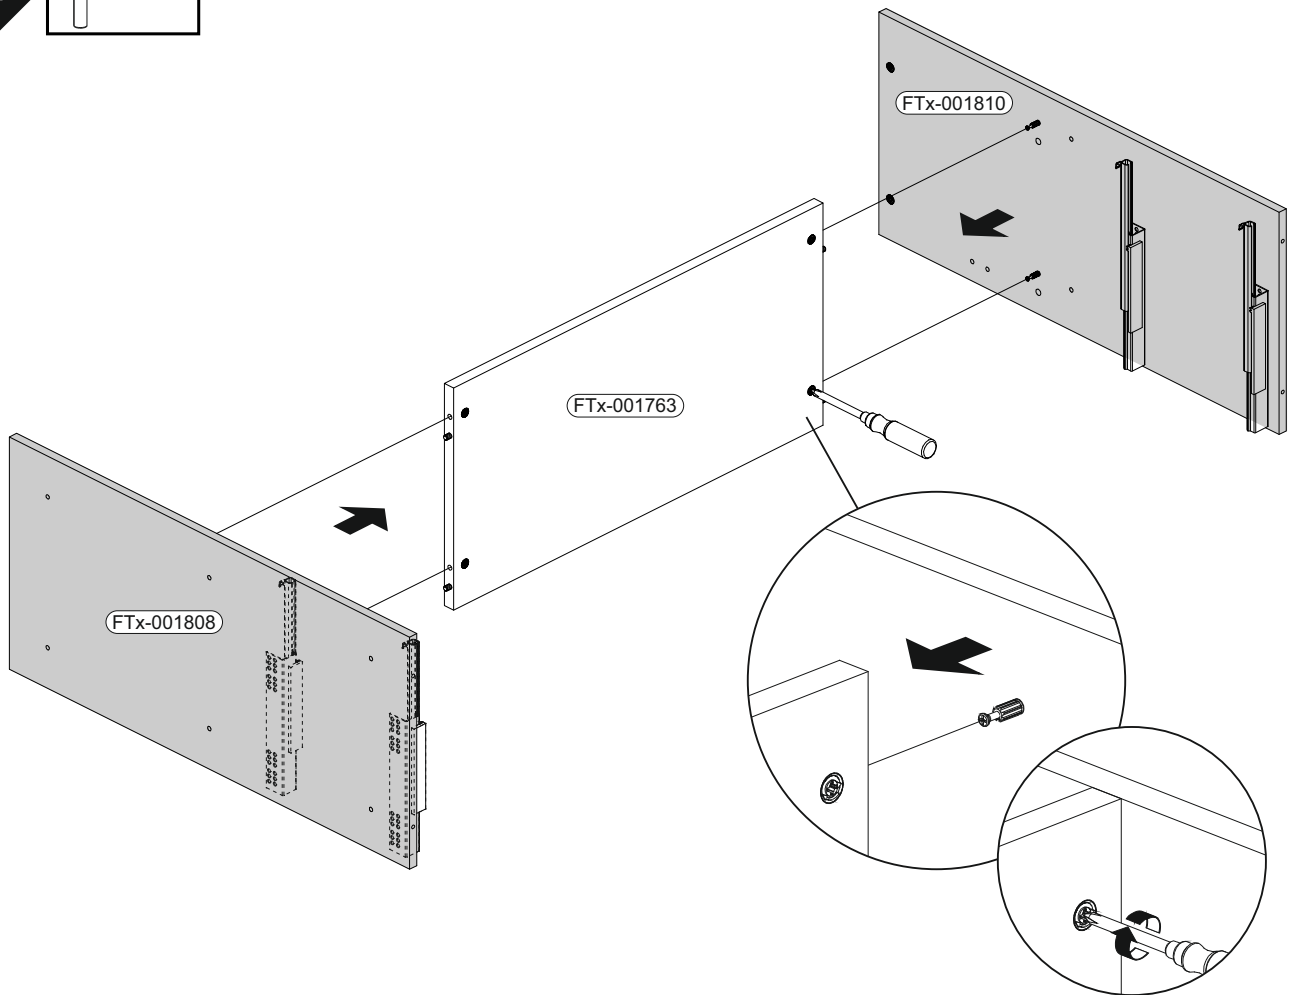

3

	B02-10		B02-103		B03-11	
	4x	ø15x12mm	4x	8x30	2x	

4