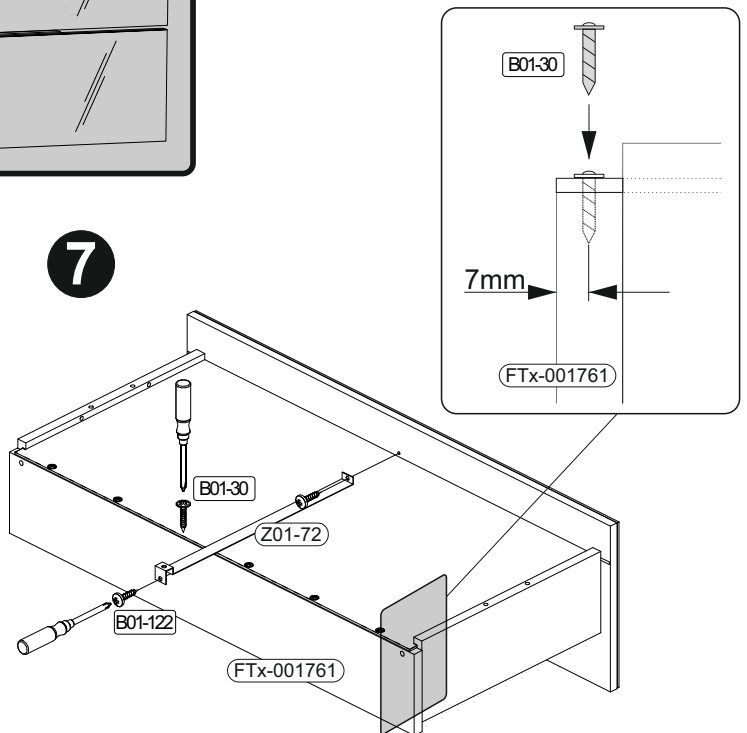

- Top edge: 35mm from the left corner to the first hole, 445mm between the first and second holes, 300mm between the second and third holes, 445mm between the third and fourth holes, and 45mm from the fourth hole to the right corner.
- Left edge: 45mm from the top corner to the first hole, and 55mm from the bottom corner to the first hole.
- Bottom edge: 55mm from the left corner to the first hole, and 45mm from the fourth hole to the right corner.

The circular inset shows a close-up of a corner joint with the following labels:

- B02-173 (corner bracket)
- B01-123 (corner bracket)
- 8x (quantity of screws)
- B02-173 (corner bracket)

A 90° rotation arrow is shown in the bottom right corner of the diagram.

15

B05-300	
4x	

16

17

	B02-10 8x	 ø15x12mm	B02-20 8x	 B02-103 16x	 8x30	B01-122 4x	 4,0x13	B01-30 12x	 3x16
--	---------------------	--------------	---------------------	--------------------	----------	----------------------	------------	----------------------	----------