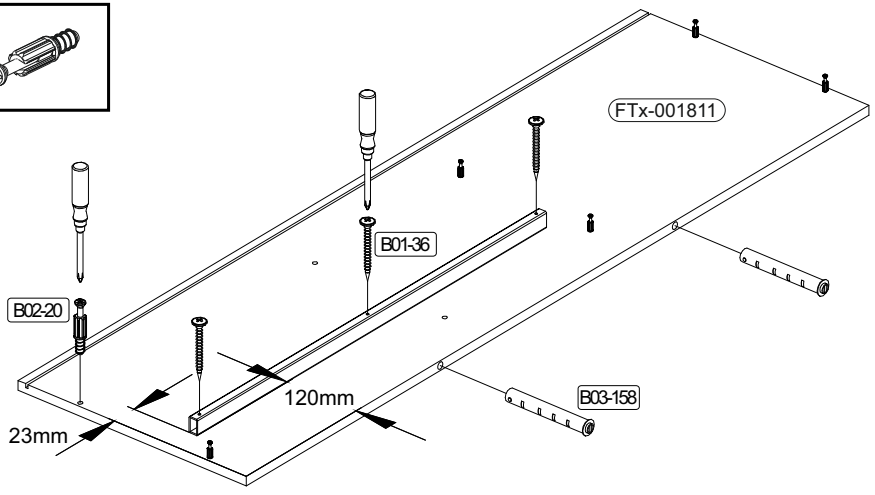

BT1-00613 Colli 1/2

B05-185 4x 	B03-131 3x 	B03-158 2x 
B05-300 4x 	B05-301 2x 	B05-302 2x 
B05-01 33x  ø14mm	B05-02 6x  ø20mm	B03-134 12x 

BT1-00612 Colli 1/2

B03-41 6x 	B03-11 6x 
---	---

BT1-00005 Colli 1/2

B02-173 8x 	B01-123 16x 	 4,0x15
--	---	---

Colli 1/2

Colli 2/2

1

		B02-20	
		6x	
B01-36		4,0x40	
3x			
B03-158			
2x			

2

	6x	ø15x12mm	4x	4x	10x
					6,3x13
					4x

3

	16x	3x16	4x	4x	3,5x20

11

	B02-173		B01-123	
	8x		16x	

The diagram shows the assembly of the cabinet frame. It includes a perspective view of the frame with dimensions and a circular inset showing a close-up of a corner joint. The dimensions are as follows:

- Top edge: 35mm from the left corner to the first hole, 445mm between the first and second holes, 300mm between the second and third holes, 445mm between the third and fourth holes, and 45mm from the fourth hole to the right corner.
- Left edge: 45mm from the top corner to the first hole, and 55mm from the bottom corner to the first hole.
- Bottom edge: 55mm from the left corner to the first hole, and 45mm from the fourth hole to the right corner.