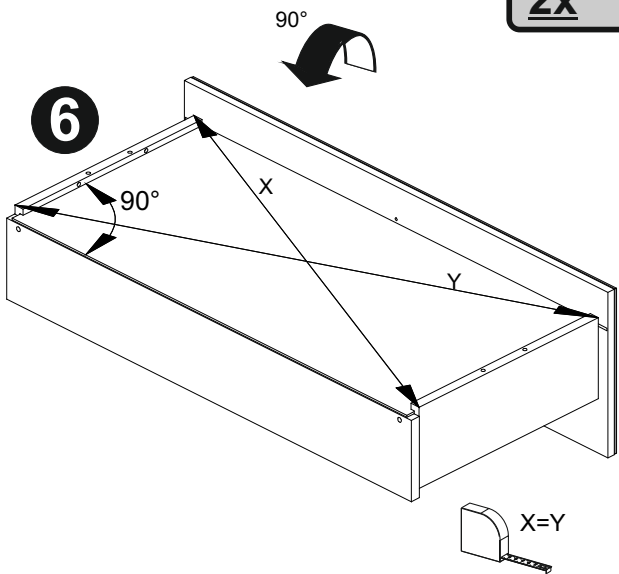

- Top edge: 35mm from the left corner to the first hole, 445mm between the first and second holes, 300mm between the second and third holes, 445mm between the third and fourth holes, and 45mm from the fourth hole to the right corner.
- Left edge: 45mm from the top corner to the first hole, and 55mm from the bottom corner to the first hole.
- Bottom edge: 55mm from the left corner to the first hole, and 45mm from the fourth hole to the right corner.

The circular inset shows a close-up of a corner joint with the following labels:

- B02-173 (corner bracket)
- B01-123 (corner bracket)
- 8x (quantity of screws)
- B02-173 (corner bracket)

A 90° rotation arrow is shown in the bottom right corner of the diagram.

15

B05-300	
4x	

16

17

	B02-10 8x	 ø15x12mm	B02-20 8x	 B02-103 16x	 8x30	B01-122 4x	 4,0x13	B01-30 12x	 3x16
--	---------------------	--------------	---------------------	--------------------	----------	----------------------	------------	----------------------	----------