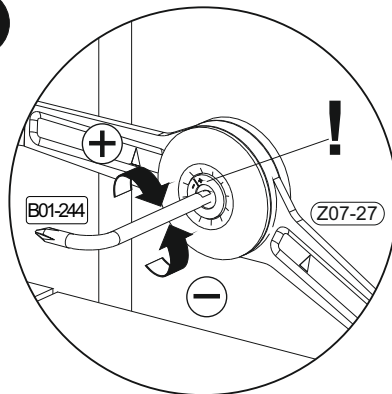

21

B01-244	
1x	

1

SCAN ME

„CLACK“

2