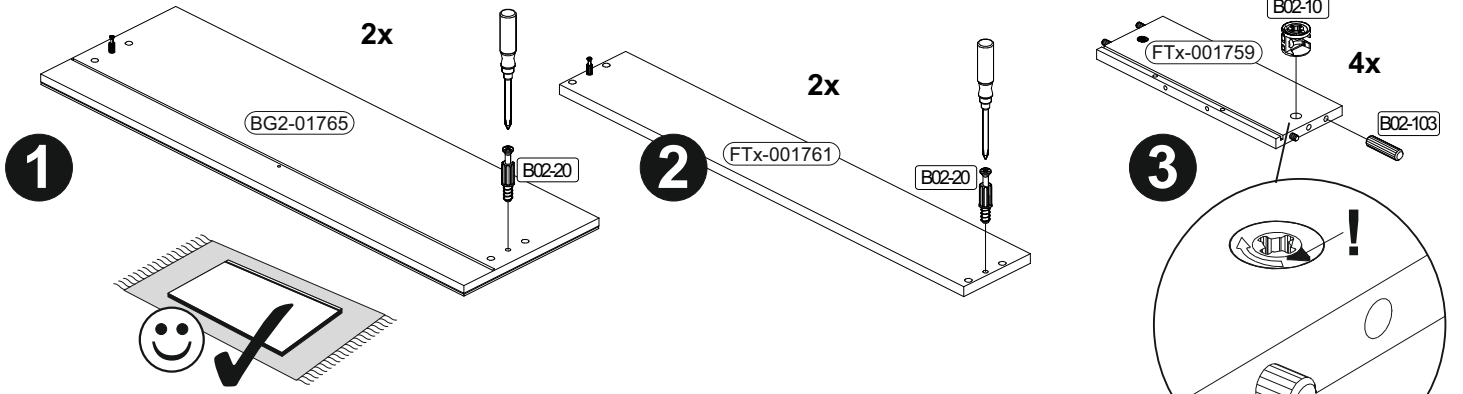

The circular inset shows a close-up of a corner joint with the following labels:

- B02-173 (corner bracket)
- B01-123 (corner bracket)
- 8x (quantity of screws)
- B02-173 (corner bracket)

A 90° rotation arrow is shown in the bottom right corner of the diagram.

15

B05-300	
4x	

16

17

	B02-10 8x	 ø15x12mm	B02-20 8x	 B02-103 16x	 8x30	B01-122 4x	 4,0x13	B01-30 12x	 3x16
--	---------------------	--------------	---------------------	--------------------	----------	----------------------	------------	----------------------	----------