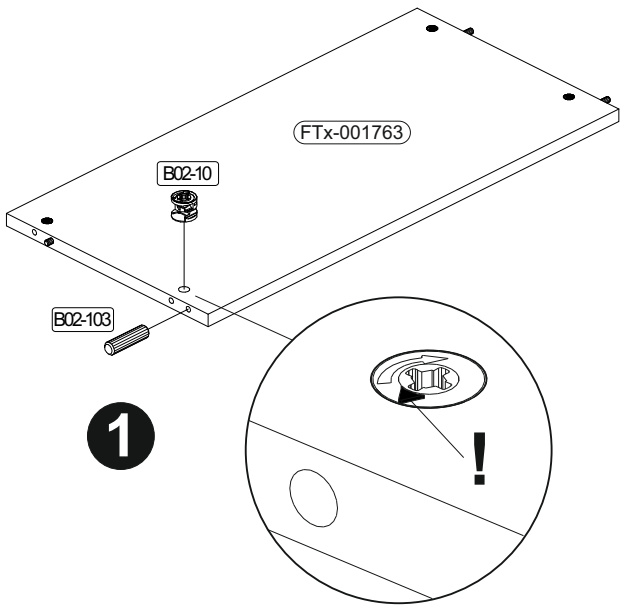

3

	B02-10		B02-103		B03-11	
	4x	ø15x12mm	4x	8x30	2x