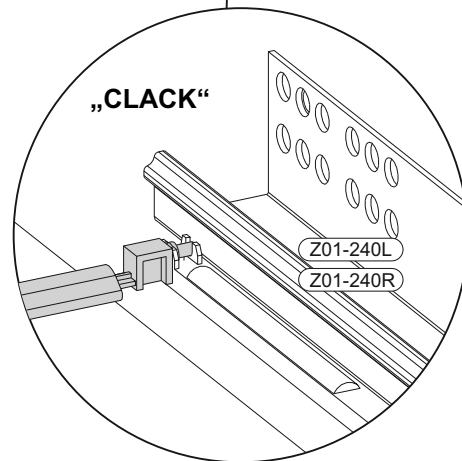

- Top edge: 35mm from the left corner to the first hole, 445mm between the first and second holes, 300mm between the second and third holes, 445mm between the third and fourth holes, and 45mm from the fourth hole to the right corner.
- Left edge: 45mm from the top corner to the first hole, and 55mm from the bottom corner to the first hole.
- Bottom edge: 55mm from the left corner to the first hole, and 45mm from the fourth hole to the right corner.

The circular inset shows a close-up of a corner joint with the following labels:

- B02-173 (corner bracket)
- B01-123 (corner bracket)
- 8x (quantity of screws)
- B02-173 (corner bracket)

A 90° rotation arrow is shown in the bottom right corner of the diagram.

15

B05-300	
4x	

16

17

	B02-10 8x	 ø15x12mm	B02-20 8x	 B02-103 16x	 8x30	B01-122 4x	 4,0x13	B01-30 12x	 3x16
--	---------------------	--------------	---------------------	--------------------	----------	----------------------	------------	----------------------	----------