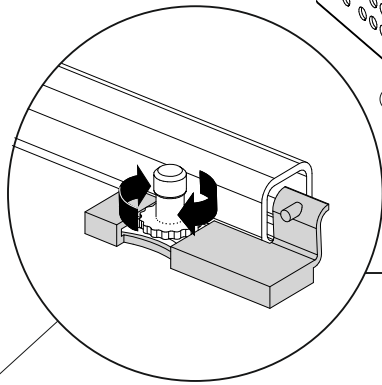

18

B05-301		B05-302	
2x		2x