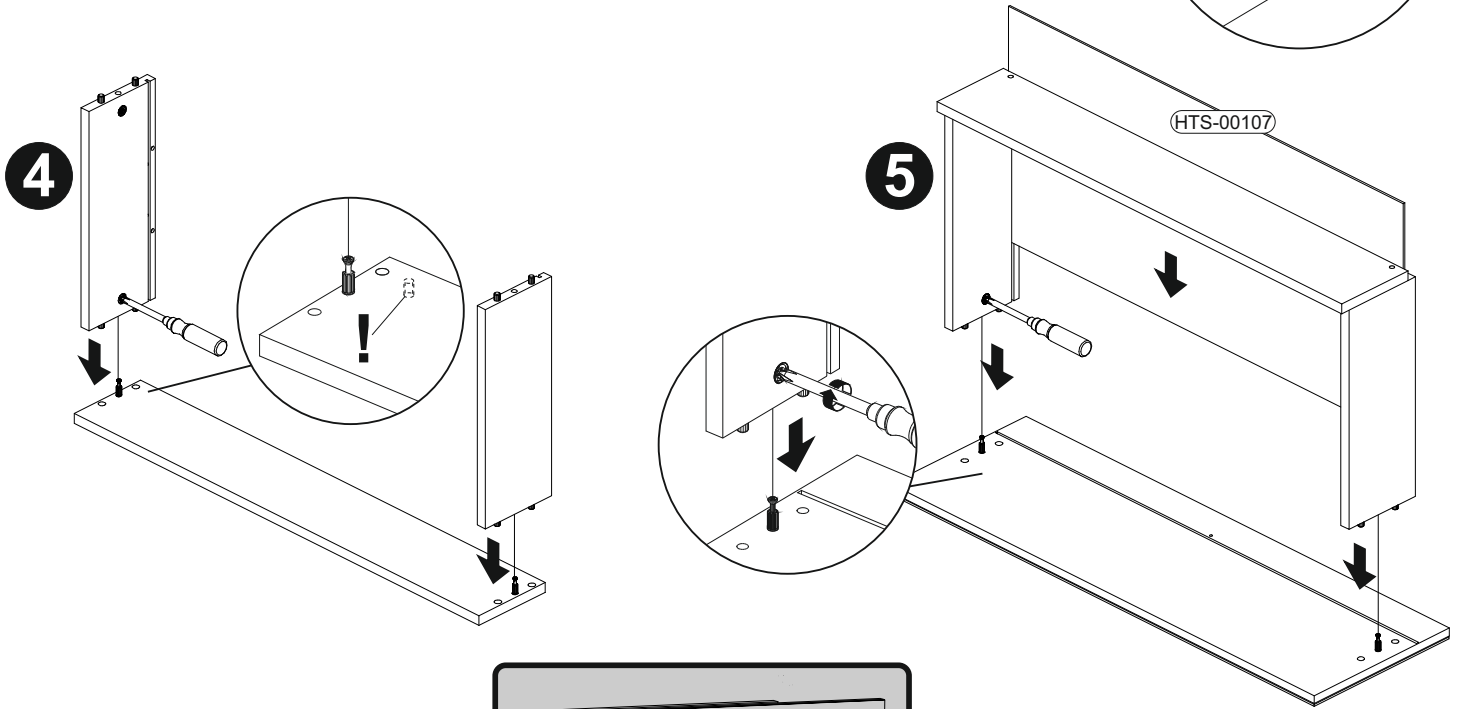

The circular inset shows a close-up of a corner joint with the following labels:

- B02-173 (corner bracket)
- B01-123 (corner bracket)
- 8x (quantity of screws)
- B02-173 (corner bracket)

A 90° rotation arrow is shown in the bottom right corner of the diagram.

15

B05-300	
4x	

16

17

	B02-10 8x	 ø15x12mm	B02-20 8x	 B02-103 16x	 8x30	B01-122 4x	 4,0x13	B01-30 12x	 3x16
--	---------------------	--------------	---------------------	--------------------	----------	----------------------	------------	----------------------	----------