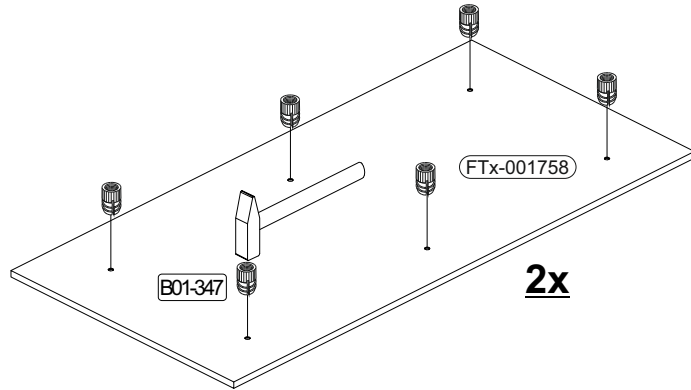

	16x	3x16	4x	4x	3,5x20

11

	B02-173		B01-123	
	8x		16x	

The diagram shows the assembly of the cabinet frame. It includes a perspective view of the frame with dimensions and a circular inset showing a close-up of a corner joint. The dimensions are as follows:

- Top edge: 35mm from the left corner to the first hole, 445mm between the first and second holes, 300mm between the second and third holes, 445mm between the third and fourth holes, and 45mm from the fourth hole to the right corner.
- Left edge: 45mm from the top corner to the first hole, and 55mm from the bottom corner to the first hole.
- Bottom edge: 55mm from the left corner to the first hole, and 45mm from the fourth hole to the right corner.

The circular inset shows a close-up of a corner joint with the following labels:

- B02-173 (corner bracket)
- B01-123 (corner bracket)
- 8x (quantity of screws)
- B02-173 (corner bracket)

A 90° rotation arrow is shown in the bottom right corner of the diagram.