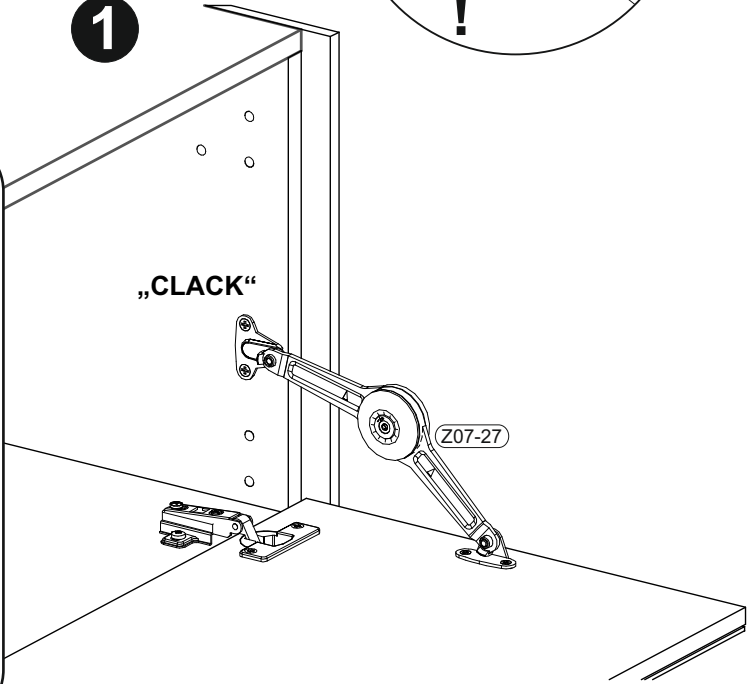

1

SCAN ME

„CLACK“