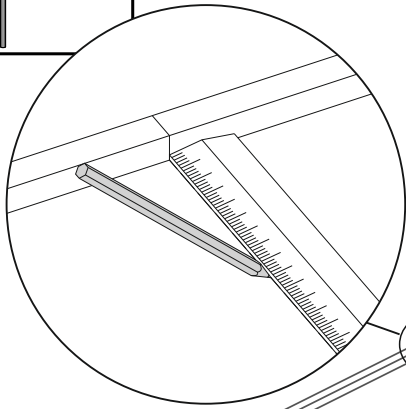

B02-173 8x 	B01-123 16x 	 4,0x15
--	---	---

Colli 1/2

Colli 2/2

1

		B02-20	
		6x	
B01-36		4,0x40	
3x			
B03-158			
2x			

2

	6x	ø15x12mm	4x	4x	10x
					6,3x13
					4x

3

	B02-10		B02-103		B03-11	
	4x	ø15x12mm	4x	8x30	2x	

4

5 

6

7

8

9

10

	16x	3x16	4x	4x	3,5x20

11

	B02-173		B01-123	
	8x		16x	

The diagram shows the assembly of the cabinet frame. It includes a perspective view of the frame with dimensions and a circular inset showing a close-up of a corner joint. The dimensions are as follows:

- Top edge: 35mm from the left corner to the first hole, 445mm between the first and second holes, 300mm between the second and third holes, 445mm between the third and fourth holes, and 45mm from the fourth hole to the right corner.
- Left edge: 45mm from the top corner to the first hole, and 55mm from the bottom corner to the first hole.
- Bottom edge: 55mm from the left corner to the first hole, and 45mm from the fourth hole to the right corner.