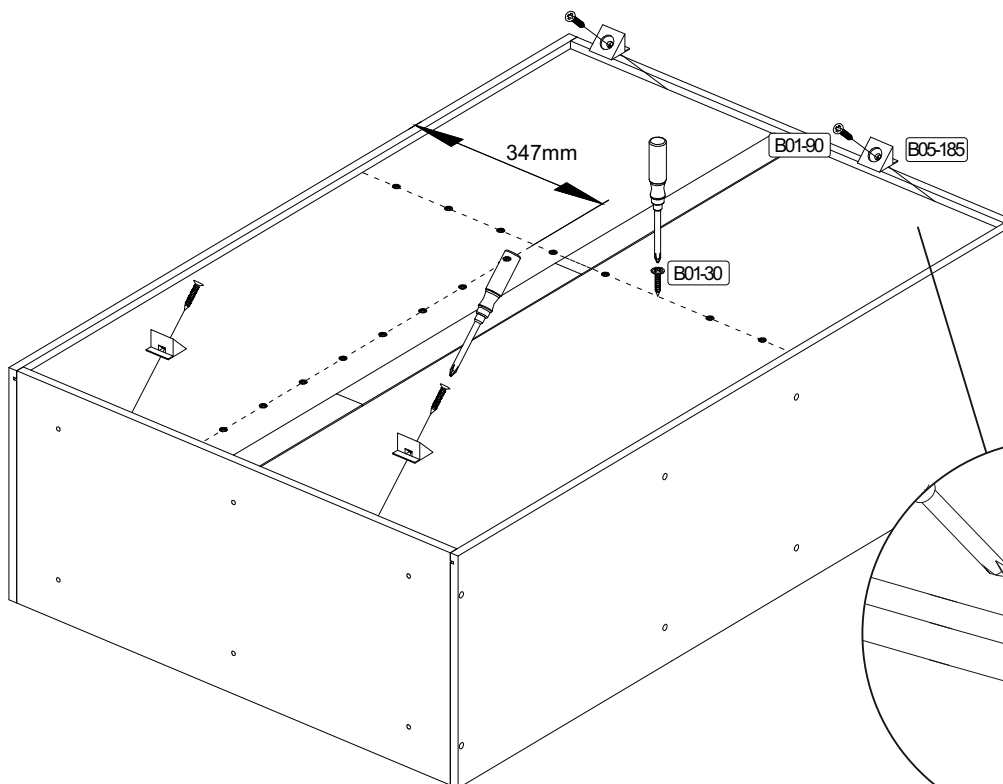

	B02-10		B02-103		B03-11	
	4x	ø15x12mm	4x	8x30	2x	

4

5 

6

7

8

9

10

	16x	3x16	4x	4x	3,5x20

11

	B02-173		B01-123	
	8x		16x	

The diagram shows the assembly of the cabinet frame. It includes a perspective view of the frame with dimensions and a circular inset showing a close-up of a corner joint. The dimensions are as follows:

- Top edge: 35mm from the left corner to the first hole, 445mm between the first and second holes, 300mm between the second and third holes, 445mm between the third and fourth holes, and 45mm from the fourth hole to the right corner.
- Left edge: 45mm from the top corner to the first hole, and 55mm from the bottom corner to the first hole.
- Bottom edge: 55mm from the left corner to the first hole, and 45mm from the fourth hole to the right corner.