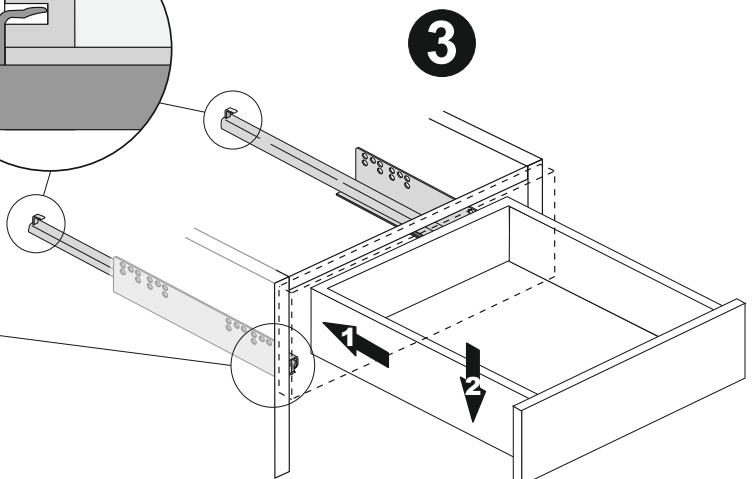

18

B05-301		B05-302	
2x		2x