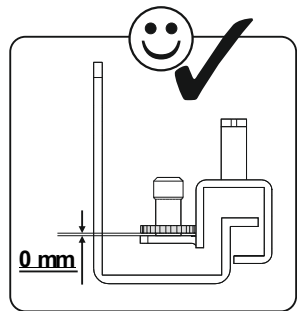

18

B05-301		B05-302	
2x		2x