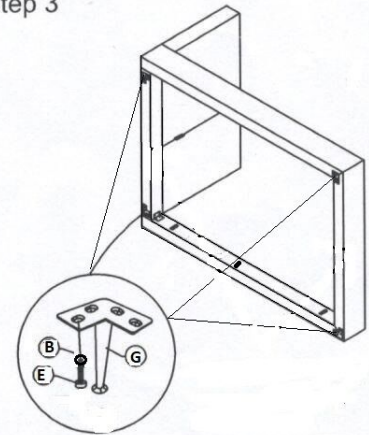

Bed East Side

Art. 84960,84421, 87345,87291,87346,87292

KARE DESIGN

40min

APPROXIMATE ASSEMBLY TIME

2 PERSONS ASSEMBLY

FLOOR AREA
2.5M x 2.5M

REQUIRED ASSEMBLY SPACE

HARDWARE LIST

STEP

Step 3