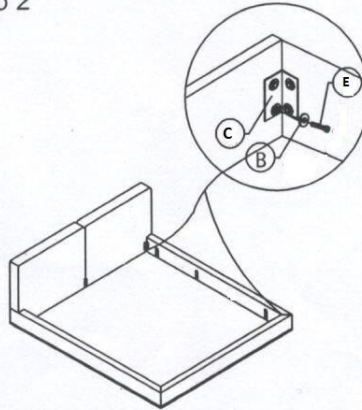

Step 2

Step 5