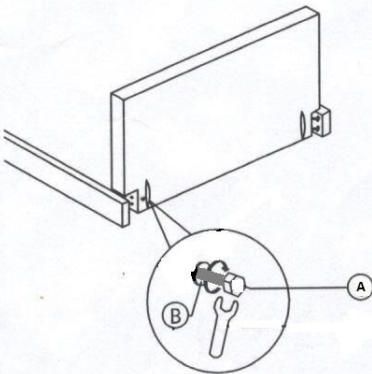

Bed East Side

Art. 84960,84421, 87345,87291,87346,87292

KARE DESIGN

40min

APPROXIMATE ASSEMBLY TIME

2 PERSONS ASSEMBLY

FLOOR AREA
2.5M x 2.5M

REQUIRED ASSEMBLY SPACE

HARDWARE LIST

STEP

Step 1